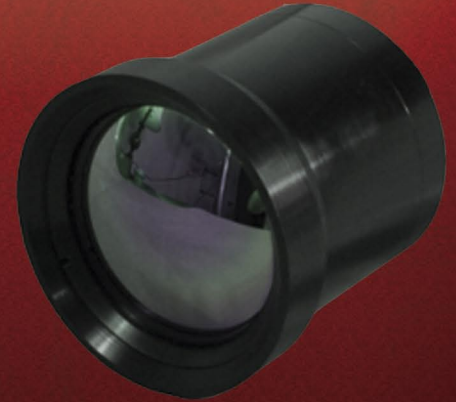

## Long Wave 3x Infrared Zoom, 25mm – 75mm

Ideal for search and rescue or surveillance, the Aldebaran's ability to see through smoke and fine particulate dust makes it an ideal partner for fire, police and military applications.

### Features

- Obtain clear long wave infrared imagery, day or night
- Crisp, clear zoom from 25mm to 75mm and every focal length in between
- Long wave imagery allows visibility through smoke or fine particulate dust
- Compact size and weight allow total portability
- Quiet operation
- Motorized zoom

Aldebaran Long Wave 3X Infrared Zoom

Specs

<b>Lens Type</b>	<b>Continuous Zoom</b>
<b>Spectrum</b>	<b>8.0 - 14.0 <math>\mu</math> / Long Wave Infra Red (LWIR)</b>
<b>Zoom/Focal Range</b>	<b>25mm - 75mm</b>
<b>Zoom Control</b>	<b>Motorized</b>
<b>Aperture</b>	<b>f/1.45</b>
<b>Field of View</b>	<b>HFOV: 6° - 18°</b> <b>VFOV: 4.5° - 13.6°</b>
<b>Image Diagonal</b>	<b>10.160mm</b>
<b>Dimensions</b>	<b>L: 5.08" (129.1mm)</b> <b>D: 3.75" (95.3mm)</b>
<b>Weight</b>	<b>2.9 lbs (1.3kg)</b>
<b>Matched to</b>	<b>E3500 camera from DRS Technologies</b>
<b>Mount</b>	<b>Custom to Spec</b>
<b>Part Number</b>	<b>ALD-4622-LWIR-C-3-25</b>